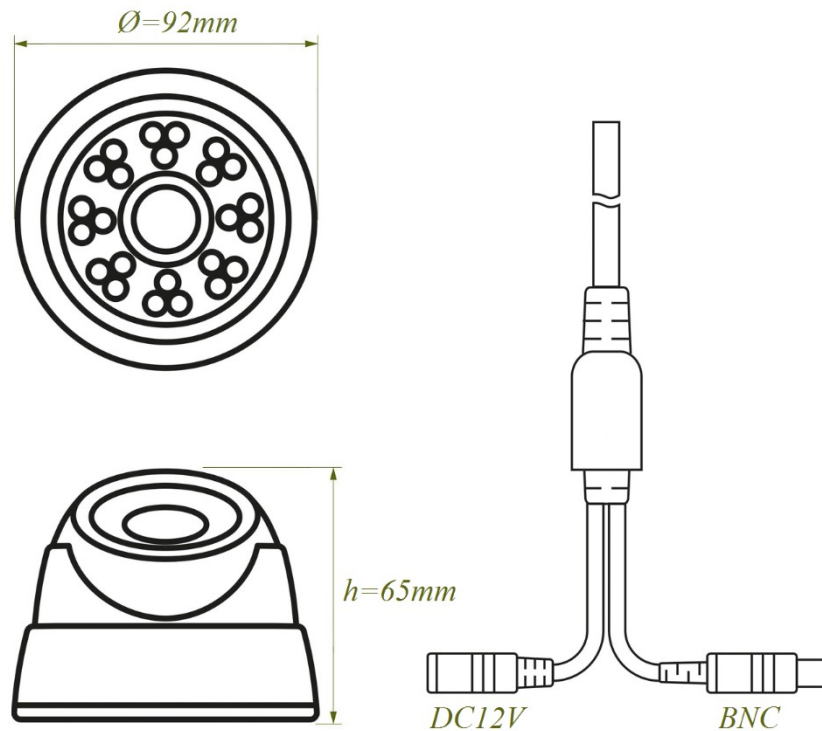

Partizan CDM-223H-IR

Main features:

- ✓ AHD camera
- ✓ 3-Axis mounting
- ✓ 1Mp resolution
- ✓ Dome type
- ✓ IP 44 rating
- ✓ IR leds
- ✓ Indoor use only
- ✓ OSD menu

Camera model		CDM-233H-IR	
Version		3.0	
Sensor		1/4" OmniVision	
Sensitivity		0.5 Lux at F1.4	
Resolution		1000TVL 1280x720@25fps	
IR LED	Distance	Up to 20 m	
	Beam Spread	60°	
IR LED	Wavelength	850 nm	
	IR Cut Filter	Auto	
Lens	Focal length	3.6 mm	
	Iris	F1.4	
	Angle of View	Hor.	57.16°
Exposure mode	Automatic	Vert.	34.07°
		Manual	1/50s – 1/100000s
Day/Night mode		Auto / Color / Black&White	
Pixel Size		3.0 μm x 3.0 μm	
Dynamic Range		69 dB	
SNR		39 dB	
Video functions (SoC)		AEC, AGC, AWB, ABF, ABLC, OSD, PrivacyMasks.	
Video out	System	PAL	
	Output	1 Vpp, 75Ω	
Alarm	Inputs	None	
	Outputs	None	
Power consumption	DC12V	0,250A	
Dimension	Body	Ø92x65 mm	
IP rating		IP44	
Operating t°		+10°C - +50°C	
Weight		270 g	
Warranty		2 years	

Camera Kit: Manual, substrate for mounting, set of dowels.

Installation Manual

BNC - is a standard type of connector for coaxial cables.

DC12V - an electrical connector for supplying direct current (DC) power.
Please, use DC Power Plug Connector with 5.5 mm outside diameter.

- For easy mounting we provide substrate, which schematically noted designated for drilling the mounting surface.
- Using included dowels, mount the camera on the surface.
- After mounting the camera, adjust the dome angle.